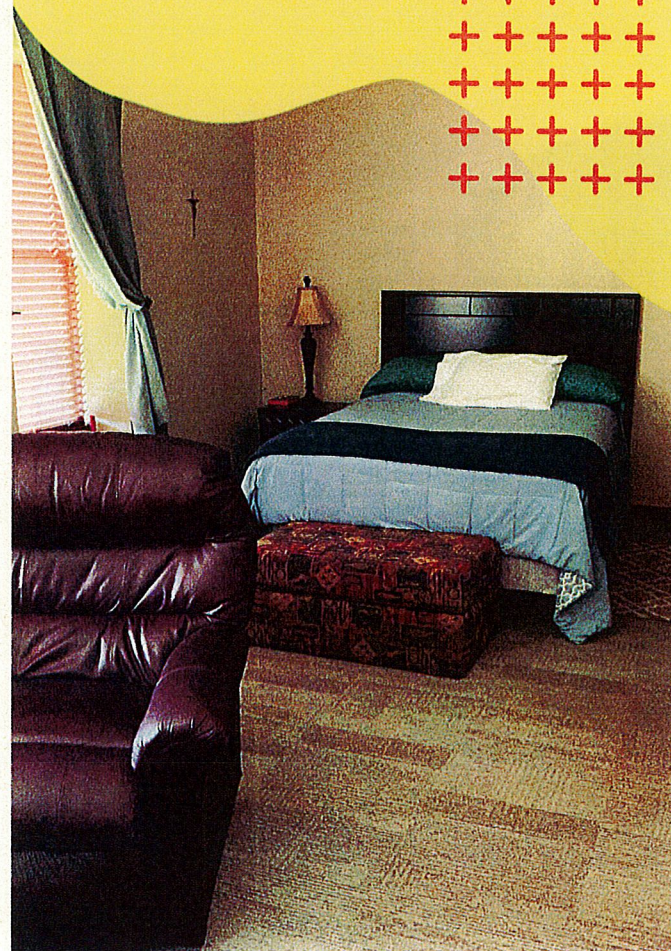

ARE YOU CURRENTLY...

- Manifesting a desire to share in monastic spirituality.
- Discerning a vocation.
- Wishing to add a year of service to your life.
- Attending school in the area and would benefit from a monastic setting.

Each room is simply yet elegantly furnished. Rooms will have a bed, sitting area, desk, dresser and closet for storage. Some rooms have en suite bathroom.

MORE

INFO?

ABOUT US

Mount Michael Benedictine Abbey is a Benedictine monastery founded by Conception Abbey located near Maryville, MO. In 1956, the monks opened St. John Vianney Seminary on a farm donated by Mr Rex Olson in Elkhorn, NE. The farm was appropriately named Journey's End. Mount Michael Benedictine School is the successor to St. John Seminary.